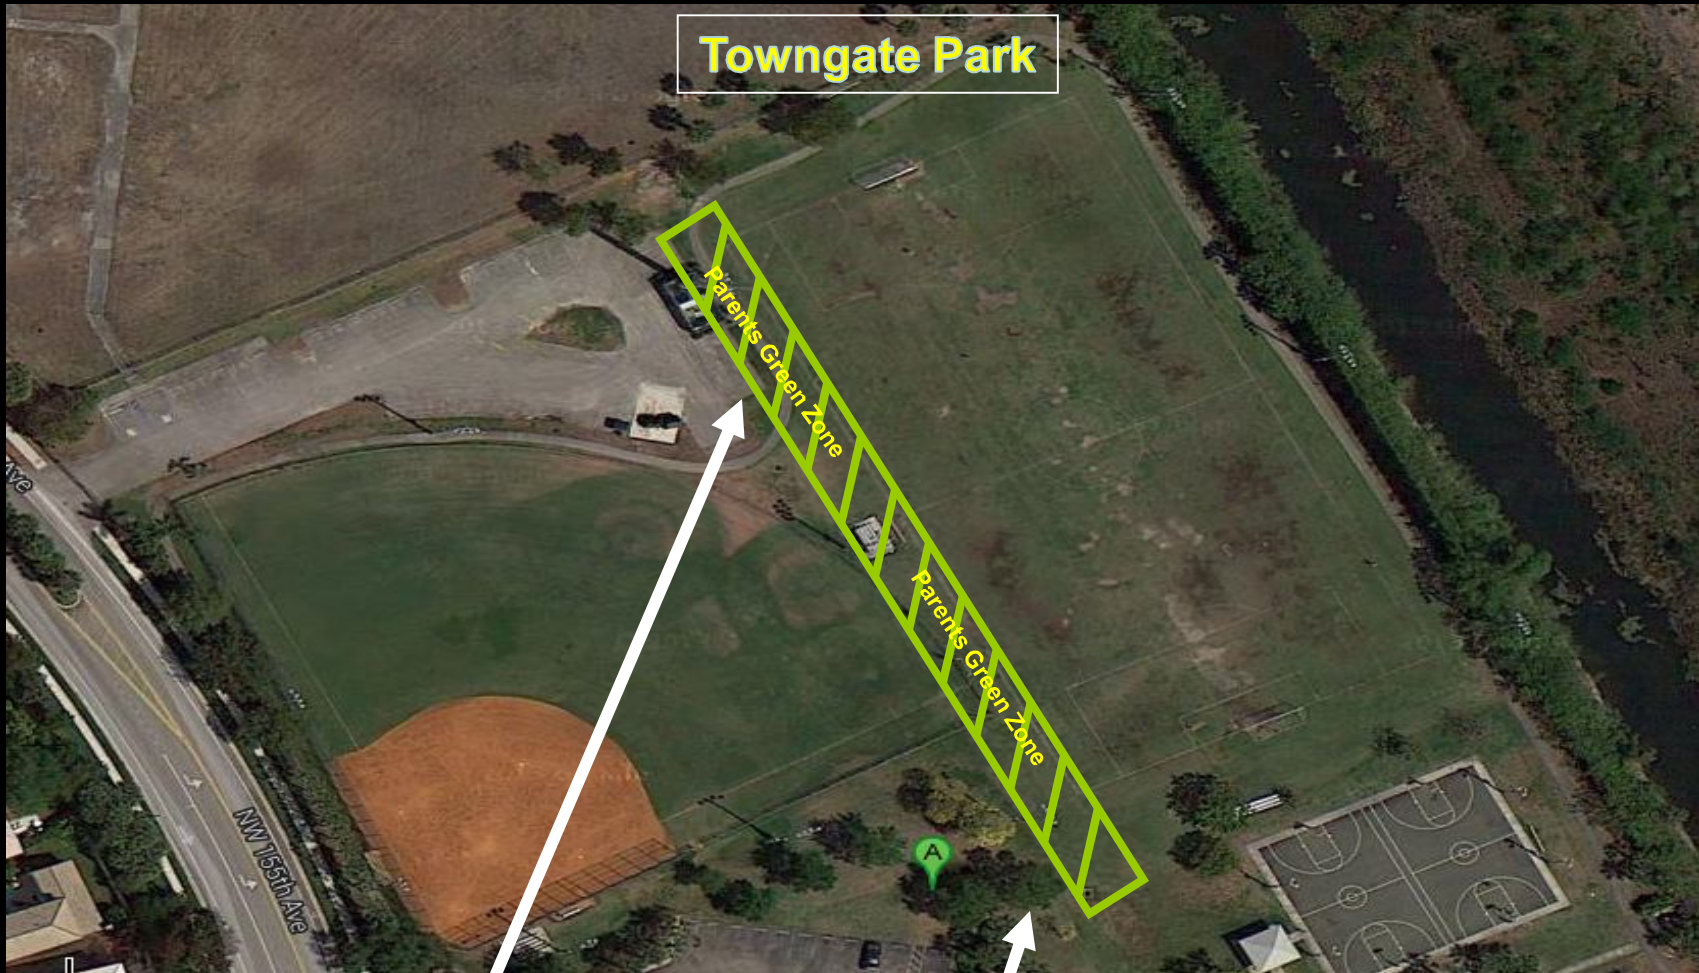

West Pines Soccer Park

THE GREEN AREA IS THE PARENTS DESIGNATED ZONE

Silver Lakes North Park

P
a
r
e
n
t
s

G
r
e
e
n

Z
o
n
e

THE GREEN AREA IS THE PARENTS DESIGNATED ZONE

Spring Valley Hockey Park

THE GREEN AREA IS THE PARENTS DESIGNATED ZONE

Towngate Park

THE GREEN AREA IS THE PARENTS DESIGNATED ZONE