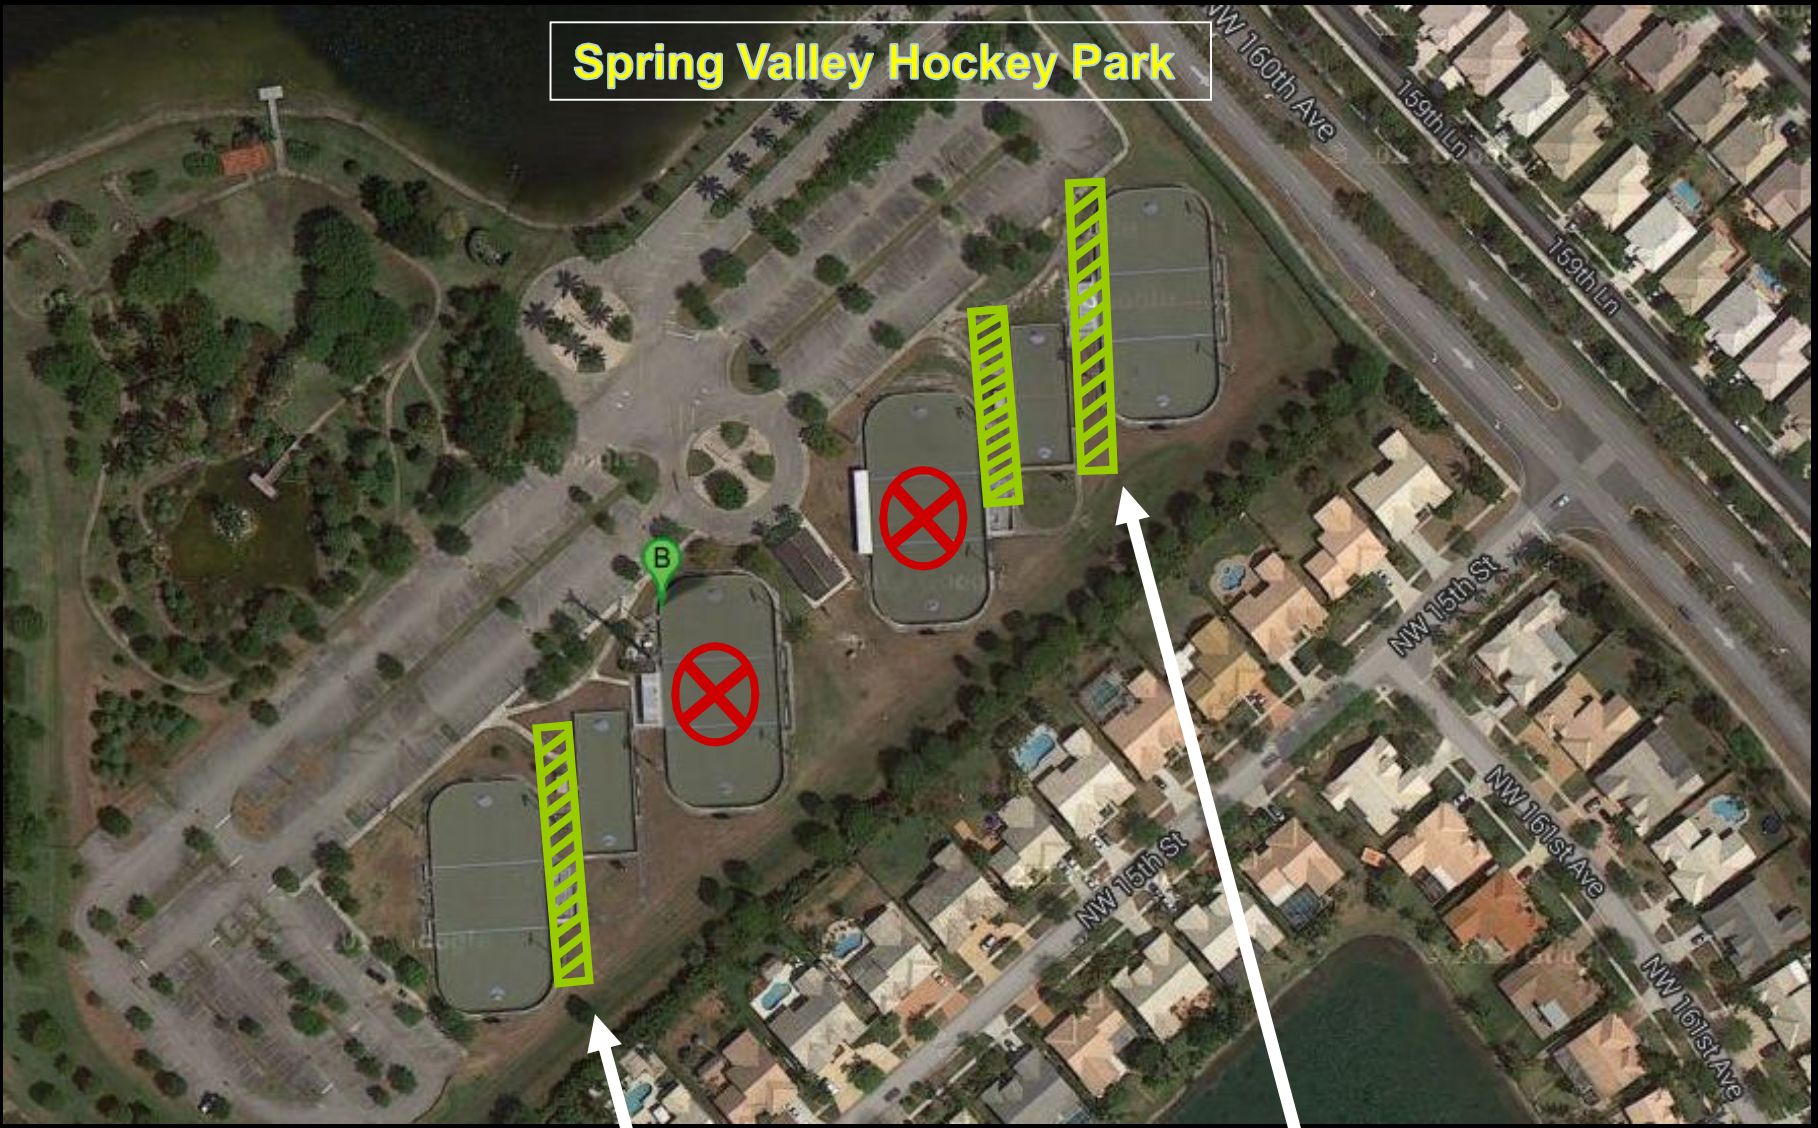

West Pines Soccer Park

THE GREEN AREA IS THE PARENTS DESIGNATED ZONE

Silver Lakes North Park

P
a
r
e
n
t
s

G
r
e
e
n

Z
o
n
e

THE GREEN AREA IS THE PARENTS DESIGNATED ZONE

Spring Valley Hockey Park

THE GREEN AREA IS THE PARENTS DESIGNATED ZONE

Towngate Park

THE GREEN AREA IS THE PARENTS DESIGNATED ZONE